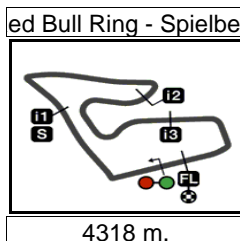

myWorld MOTORRAD GRAND PRIX VON ÖSTERREICH

Free Practice Nr. 2

Combined Free Practice Times

7

		Rider	Nation	Team	MOTORCYCLE	FP1	FP2	Gap
1	93	M.MARQUEZ	SPA	Repsol Honda Team	HONDA	1'24.218 16	1'23.916 5	
2	12	M.VIÑALES	SPA	Monster Energy Yamaha MotoGP	YAMAHA	1'24.280 23	1'23.982 22	0.066 0.066
3	4	A.DOVIZIOSO	ITA	Ducati Team	DUCATI	1'24.033 20	1'24.411 16	0.117 0.051
4	30	T.NAKAGAMI	JPN	LCR Honda IDEMITSU	HONDA	1'24.861 21	1'24.071 21	0.155 0.038
5	20	F.QUARTARARO	FRA	Petronas Yamaha SRT	YAMAHA	1'24.471 22	1'24.153 21	0.237 0.082
6	43	J.MILLER	AUS	Pramac Racing	DUCATI	1'24.360 21	1'24.308 21	0.392 0.155
7	88	M.OLIVEIRA	POR	Red Bull KTM Tech 3	KTM	1'24.924 19	1'24.326 23	0.410 0.018
8	9	D.PETRUCCI	ITA	Ducati Team	DUCATI	1'25.111 15	1'24.330 4	0.414 0.004
9	35	C.CRUTCHLOW	GBR	LCR Honda CASTROL	HONDA	1'24.962 22	1'24.336 21	0.420 0.006
10	44	P.ESPARGARO	SPA	Red Bull KTM Factory Racing	KTM	1'25.195 19	1'24.418 21	0.502 0.082
11	46	V.ROSSI	ITA	Monster Energy Yamaha MotoGP	YAMAHA	1'24.469 23	1'24.532 23	0.553 0.051
12	42	A.RINS	SPA	Team SUZUKI ECSTAR	SUZUKI	1'24.576 24	1'24.540 24	0.624 0.071
13	63	F.BAGNAIA	ITA	Pramac Racing	DUCATI	1'24.996 20	1'24.598 20	0.682 0.058
14	21	F.MORBIDELLI	ITA	Petronas Yamaha SRT	YAMAHA	1'25.385 19	1'24.630 22	0.714 0.032
15	5	J.ZARCO	FRA	Red Bull KTM Factory Racing	KTM	1'24.670 22	1'24.948 17	0.754 0.040
16	6	S.BRADL	GER	Repsol Honda Team	HONDA	1'25.651 6	1'24.755 24	0.839 0.085
17	41	A.ESPARGARO	SPA	Aprilia Racing Team Gresini	APRILIA	1'24.968 20	1'24.865 12	0.949 0.110
18	29	A.IANNONE	ITA	Aprilia Racing Team Gresini	APRILIA	1'25.405 15	1'25.003 21	1.087 0.138
19	17	K.ABRAHAM	CZE	Reale Avintia Racing	DUCATI	1'25.322 19	1'25.139 20	1.223 0.136
20	53	T.RABAT	SPA	Reale Avintia Racing	DUCATI	1'25.945 23	1'25.233 22	1.317 0.094
21	55	H.SYHRIN	MAL	Red Bull KTM Tech 3	KTM	1'25.733 15	1'25.269 19	1.353 0.036

Pole Position Record:	2016	Andrea IANNONE	1'23.142	186.9 Km/h
Best Race Lap:	2018	Andrea DOVIZIOSO	1'24.277	184.4 Km/h
All Time Lap Record:	2016	Andrea IANNONE	1'23.142	186.9 Km/h

The results are provisional until the end of the limit for protest and appeals.

Time limit for protest expires 60' after publication of the results - Mr. .... Time: .....

These data/results cannot be reproduced, stored and/or transmitted in whole or in part by any manner of electronic, mechanical, photocopying, recording, broadcasting or otherwise now known or herein after developed without the previous express consent by the copyright owner, except for reproduction in daily press and regular printed publications on sale to the public within 60 days of the event related to those data/results and always provided that copyright symbol appears together as follows below.

© DORNA, 2019

Official MotoGP Timing by TISSOT

www.motogp.com

Spielberg, Friday, August 09, 2019